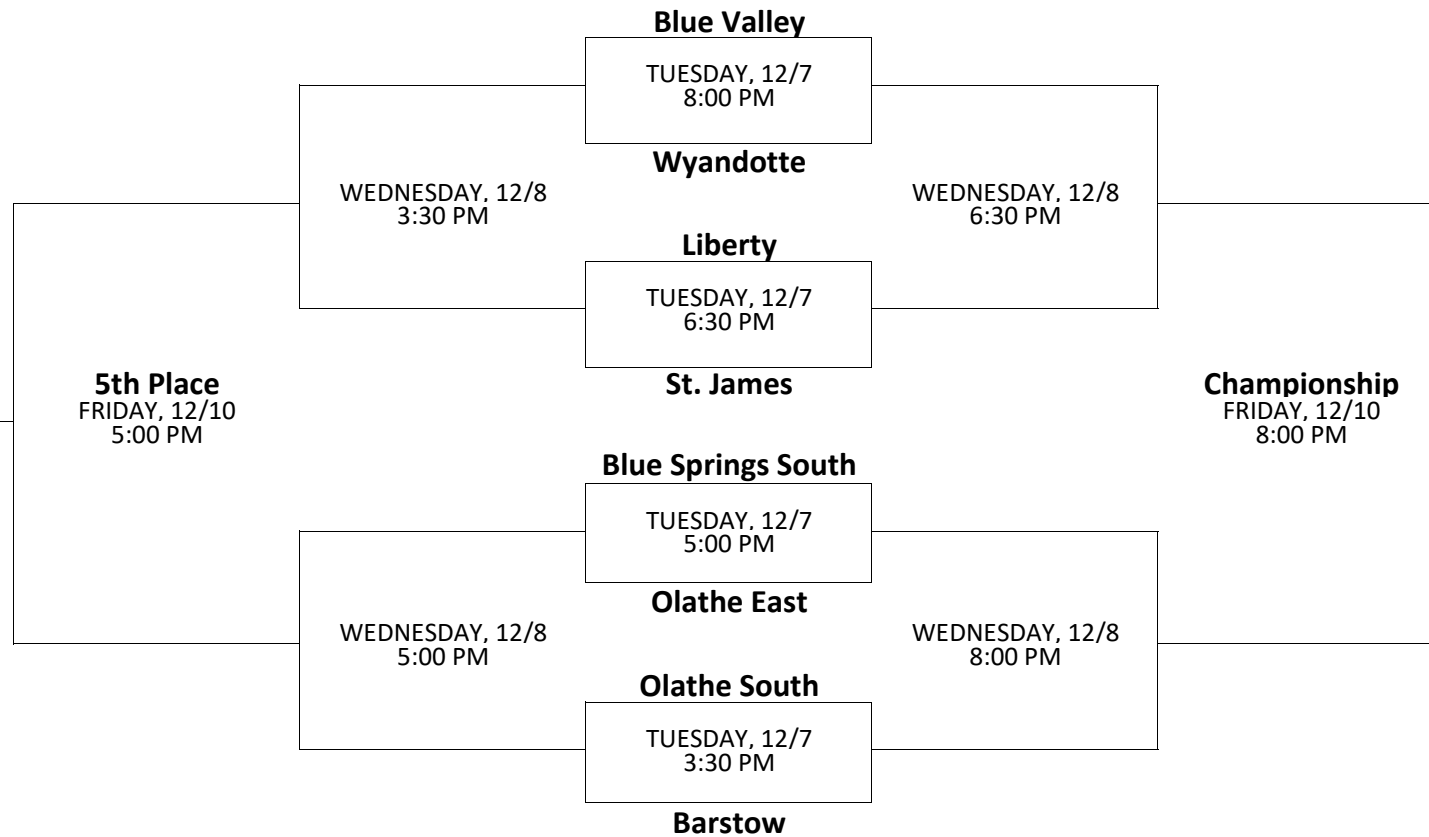

2021 Olathe East Lady Hawks Basketball Classic

December 7th, 8th, and 10th

Olathe East High School - 14545 W. 127th St. Olathe, KS 66062

7th Place
FRIDAY, 12/10
3:30 PM

3rd Place
FRIDAY, 12/10
6:30 PM

*Teams listed on the top of the bracket are the HOME team and wear WHITE uniforms.