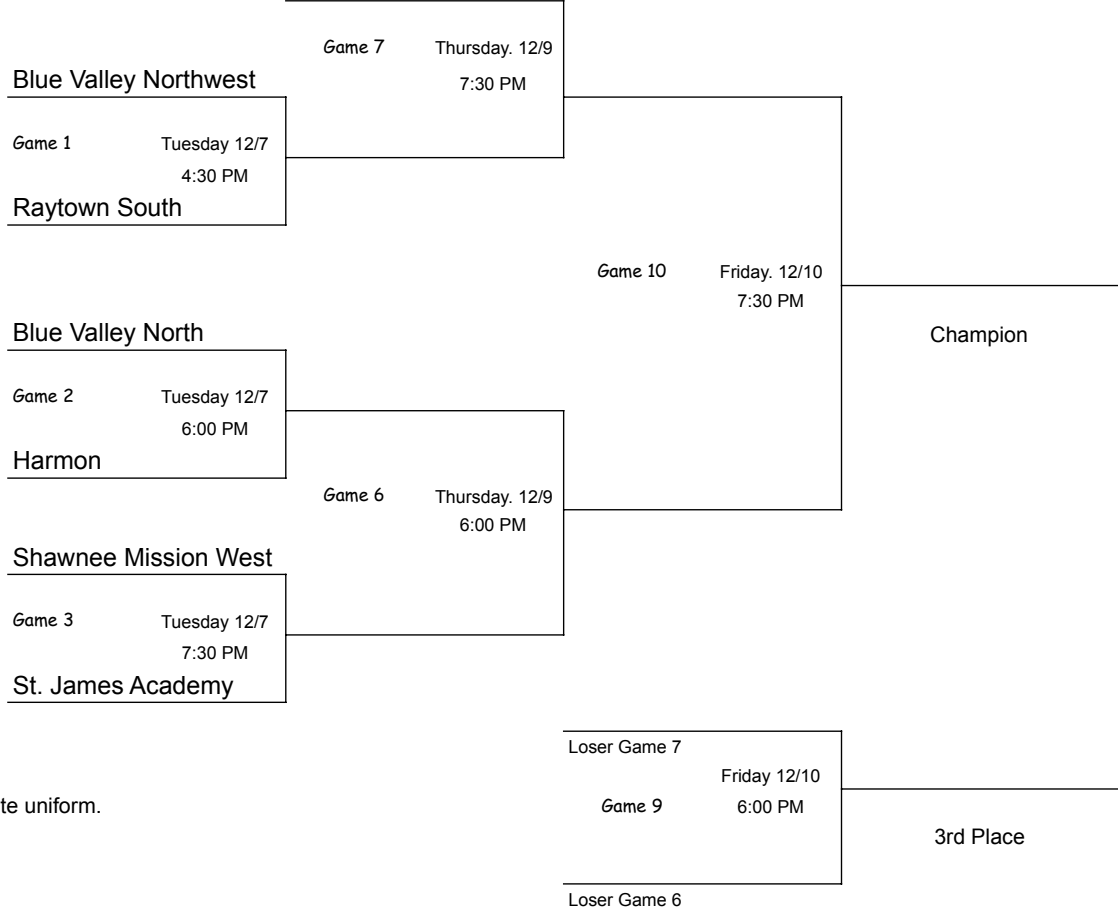

**CHAMPIONSHIP SHOWDOWN BASKETBALL TOURNAMENT 2021**  
 Presented by Sports Medicine and Performance Center  
 at the University of Kansas Health System  
 December 7th, 8th, 9th & 10th  
 Hosted by Shawnee Mission East High School

Round Robin Bracket

Shawnee Mission East

Top team in the bracket is Home and will wear White uniform.

Players bring own water bottles